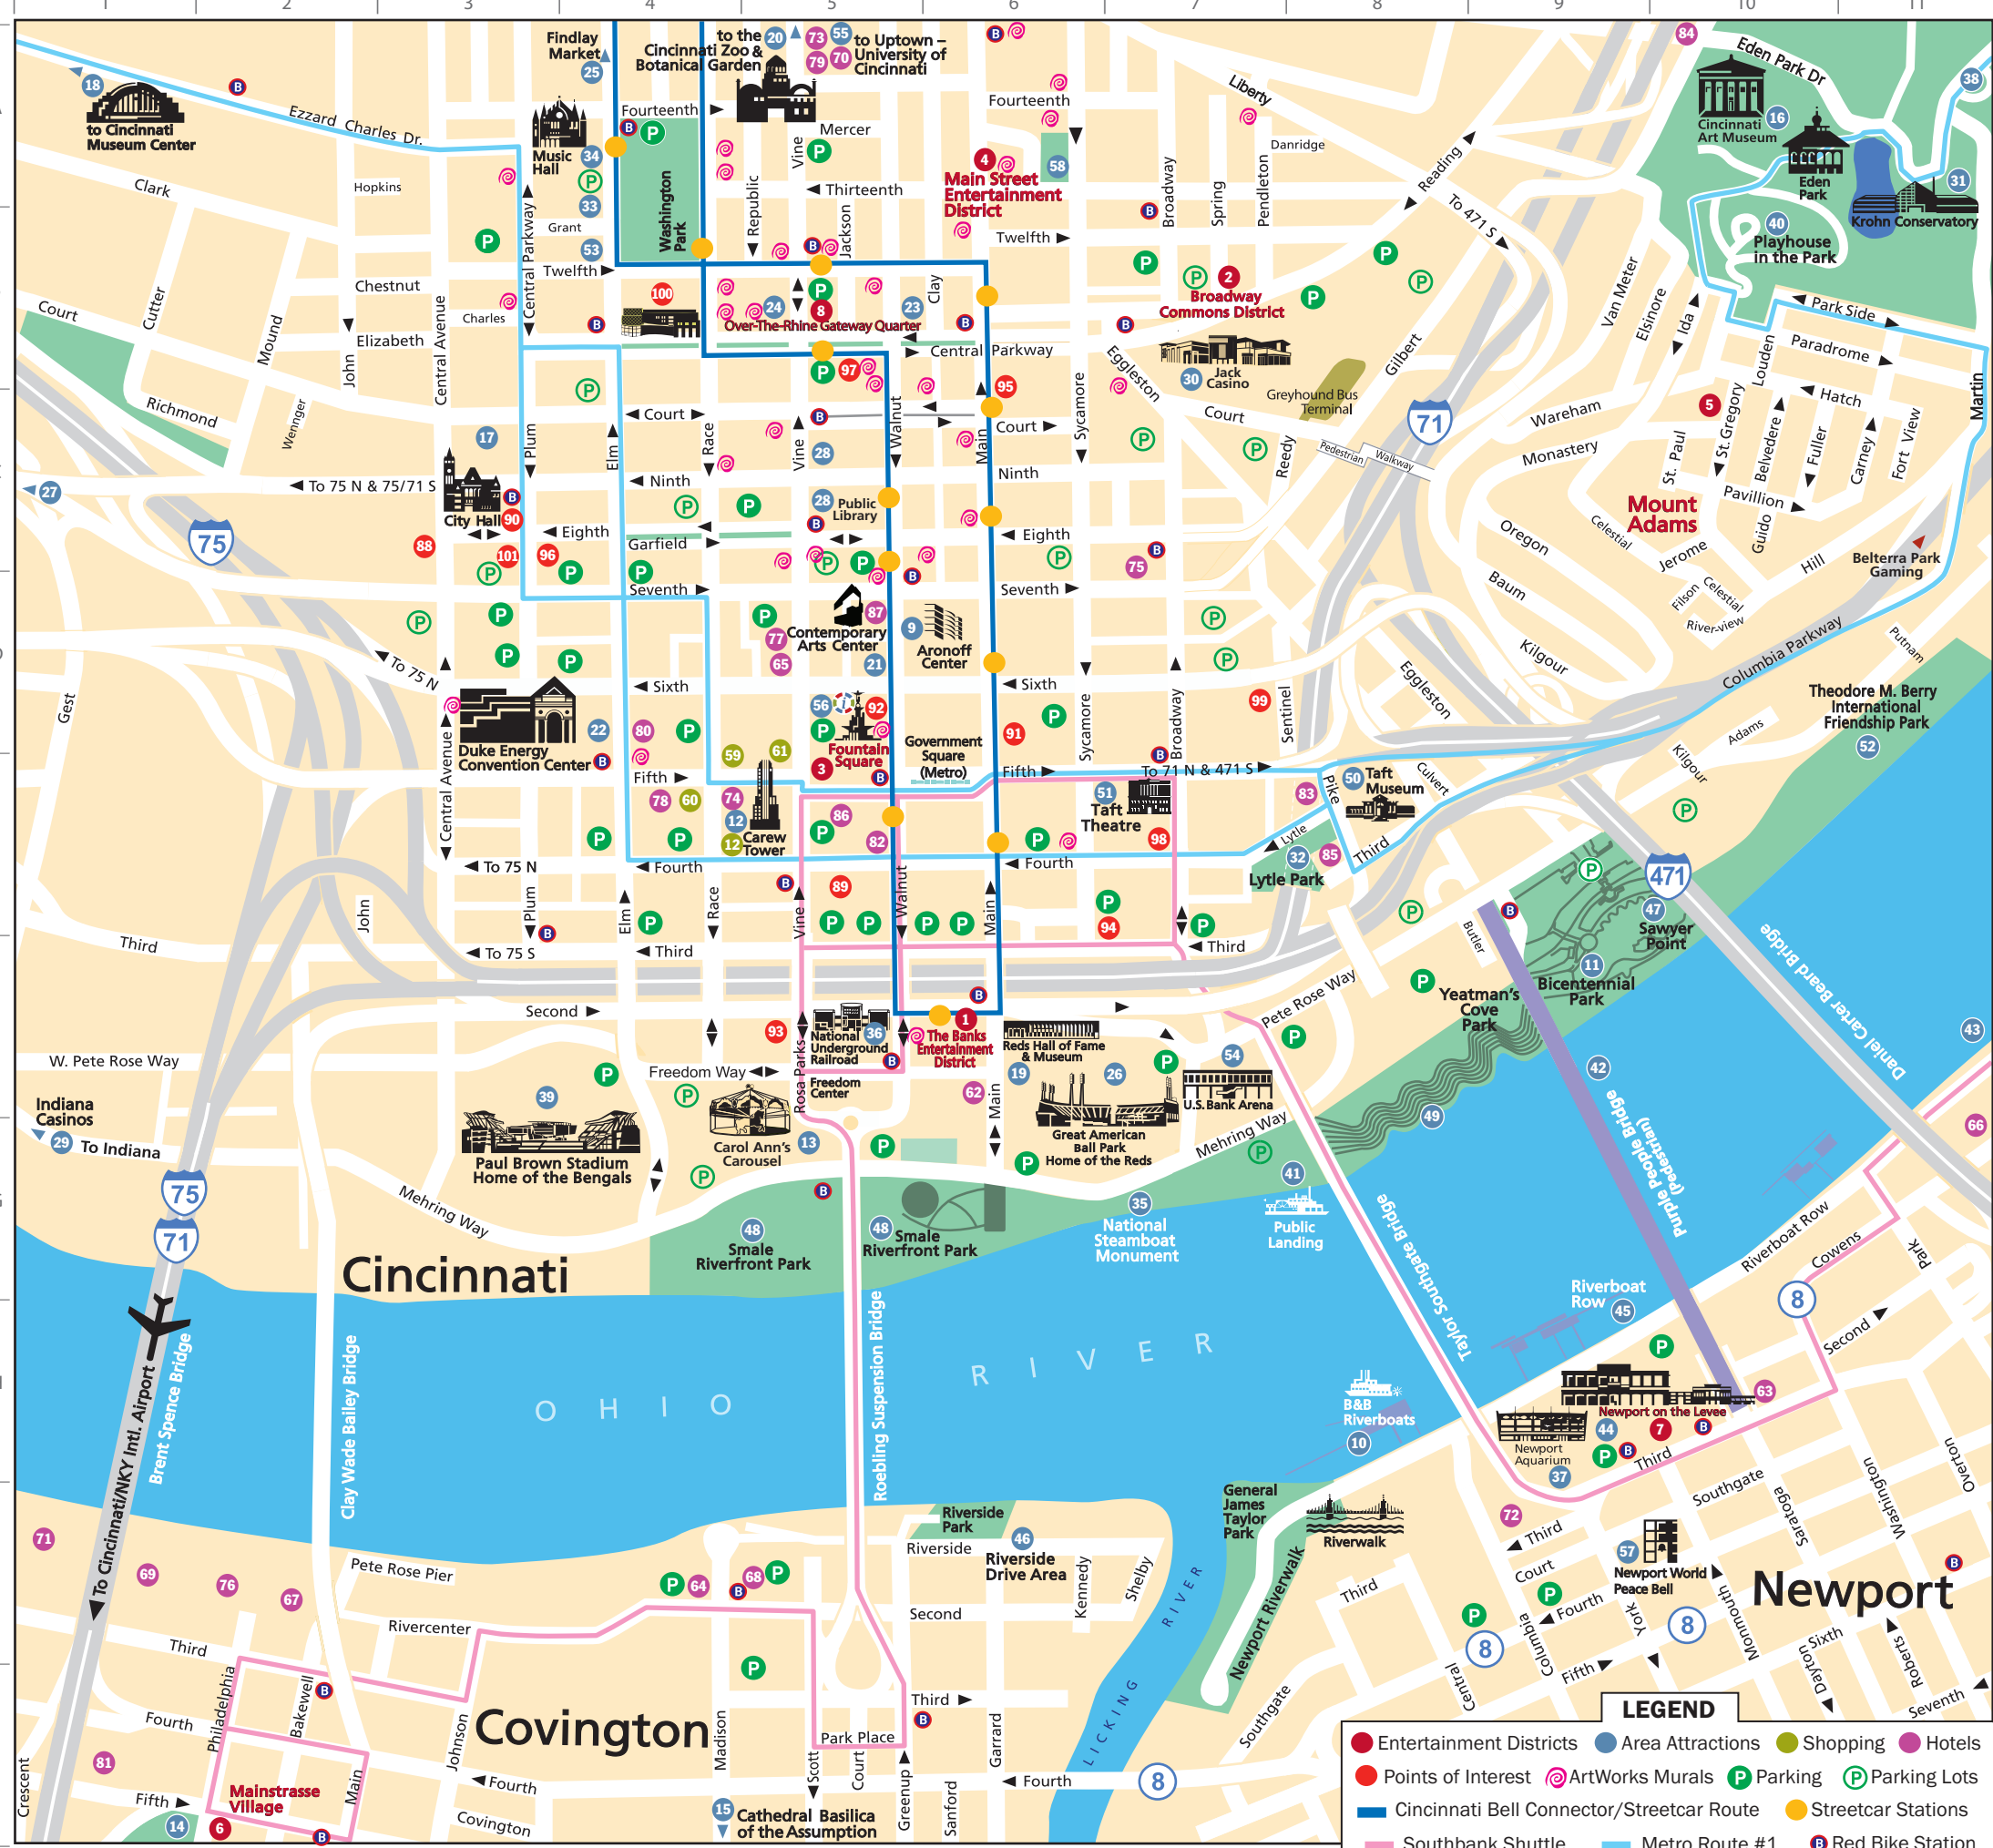

Points of Interest ●

12. Carew Tower Complex (E-5) Observation Deck/Mabley Place
88. Centennial Buildings 1, 2 & 3 (C-3)
89. Cincinnati USA Regional Chamber (E-5)
90. City Hall (C-3)
91. Federal Building (D-6)
92. Fifth Third Building (D-5)
93. GE Building (F-5)
94. Great American Tower at Queen City Square (E-7)
95. Hamilton County Courthouse (B-6)
96. Isaac M. Wise Temple (C-3)
97. Kroger Building (B-5)
98. Masonic Center (E-7)
99. Procter & Gamble Headquarters (D-7)
100. SCPA (School for Creative and Performing Arts) (B-4)
101. St. Peter in Chains Cathedral (C-3)

LEGEND

- Entertainment Districts
- Area Attractions
- Shopping
- Hotels
- Points of Interest
- ArtWorks Murals
- Parking
- Parking Lots
- Cincinnati Bell Connector/Streetcar Route
- Streetcar Stations
- Southbank Shuttle
- Metro Route #1
- Red Bike Station

Cincinnati USA Visitor Center
Stop by our Visitor Center on Fountain Square for up-to-date information on Cincinnati. Hours are online at: www.cincyusa.com/visitors

DELTA
Official Airline of the Cincinnati USA CVB