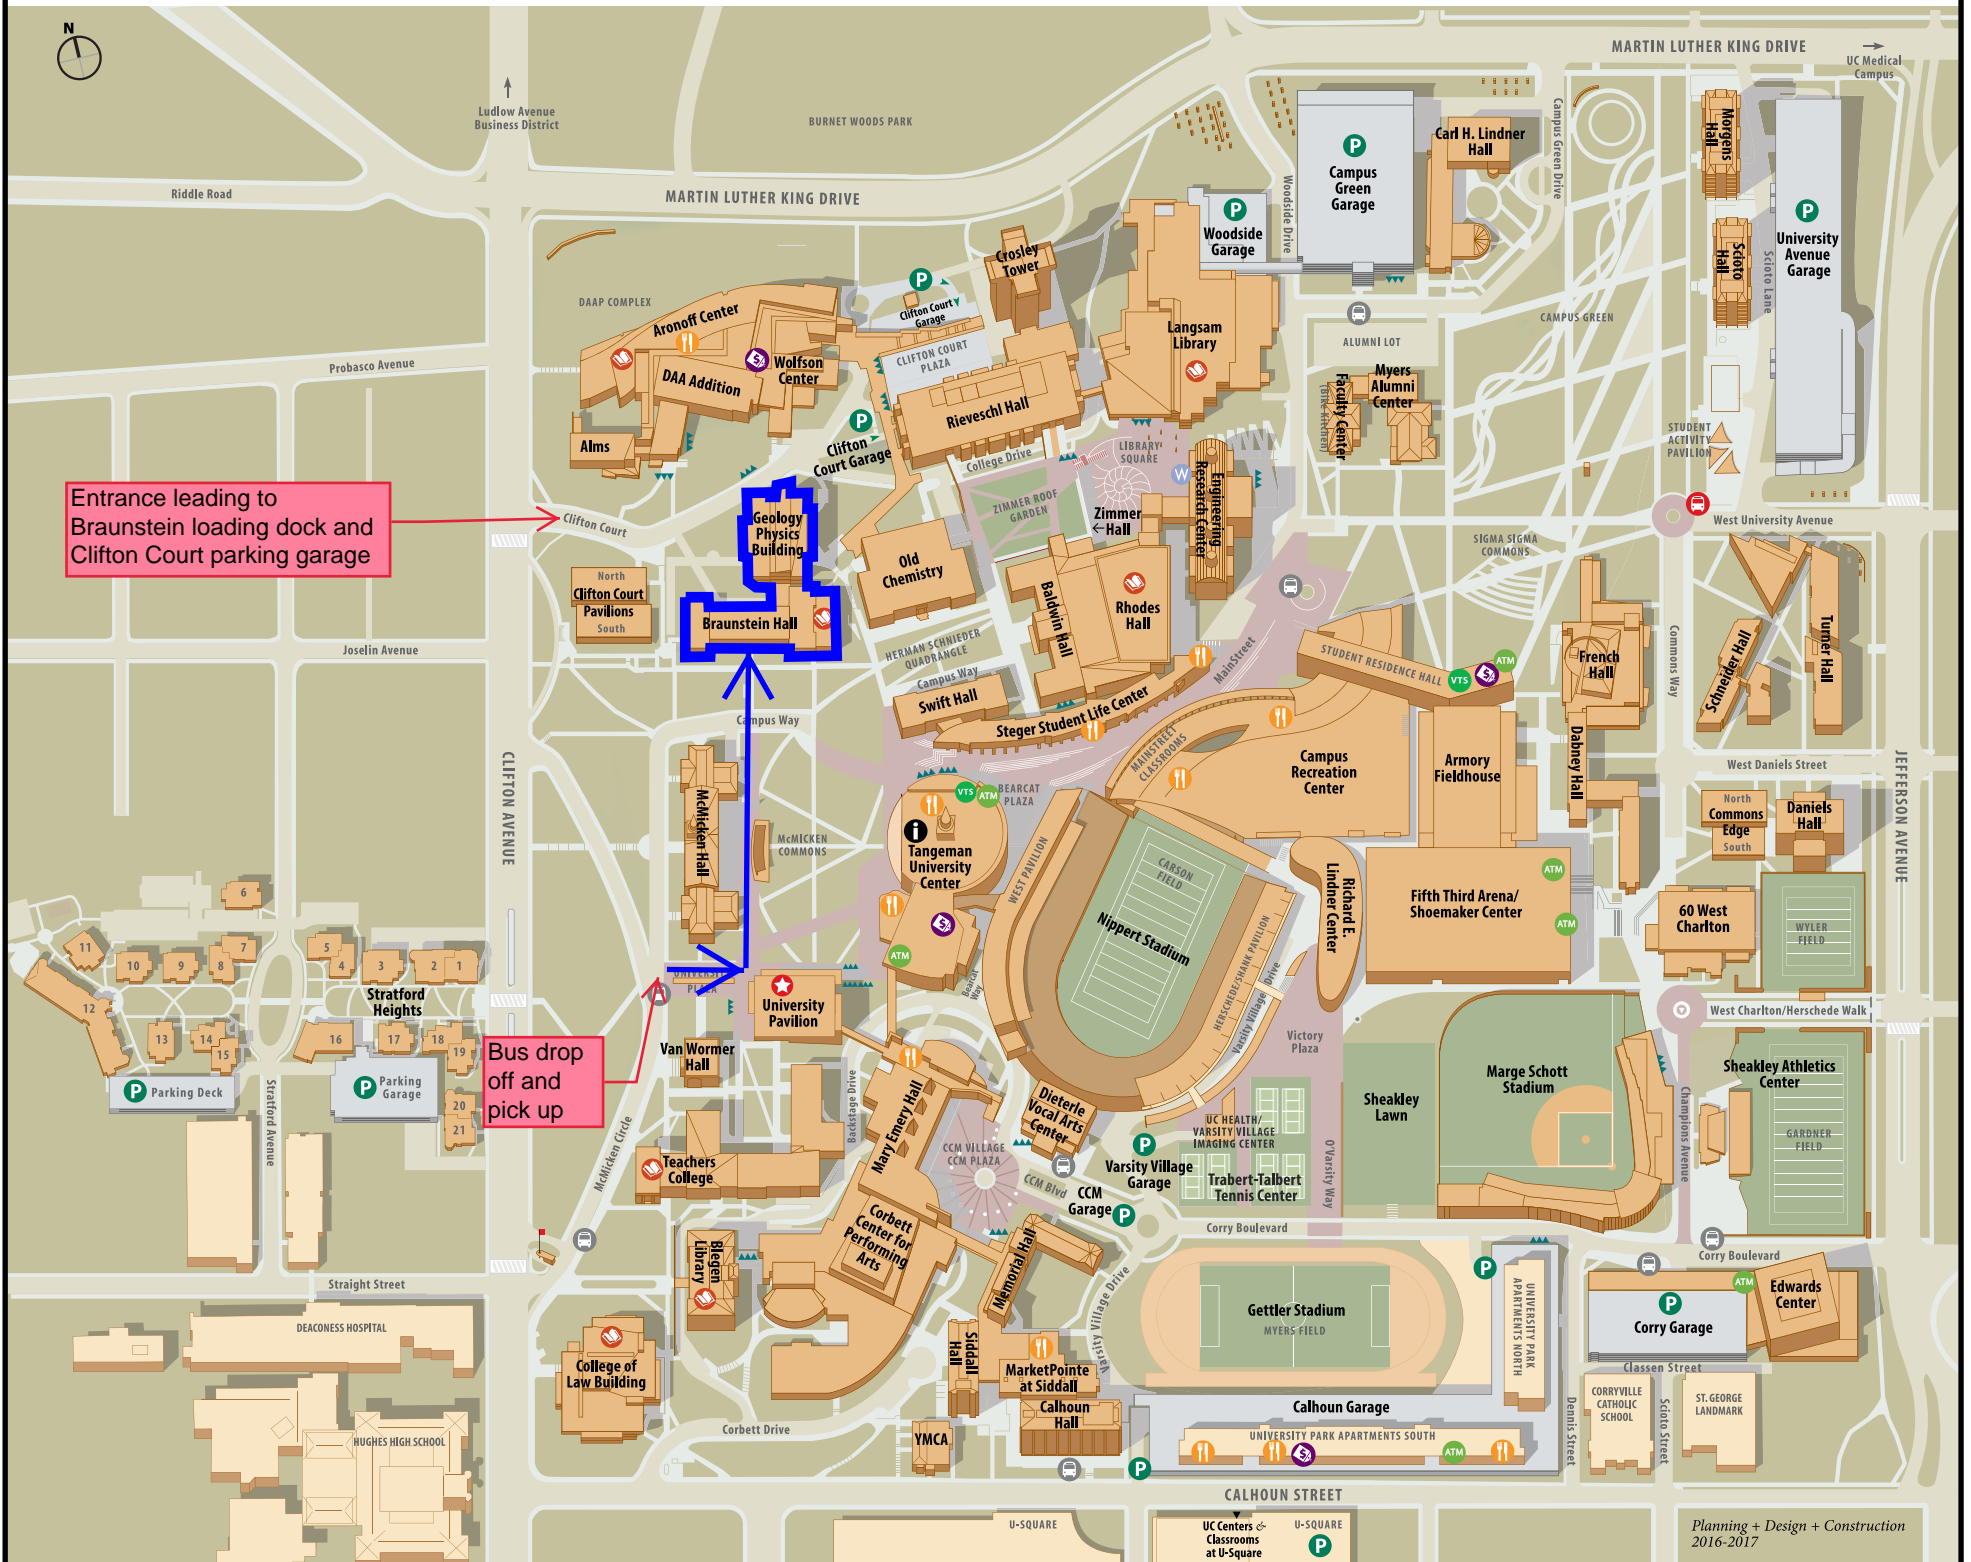

# University of Cincinnati Uptown West Campus Map

Entrance leading to Braunstein loading dock and Clifton Court parking garage

Bus drop off and pick up