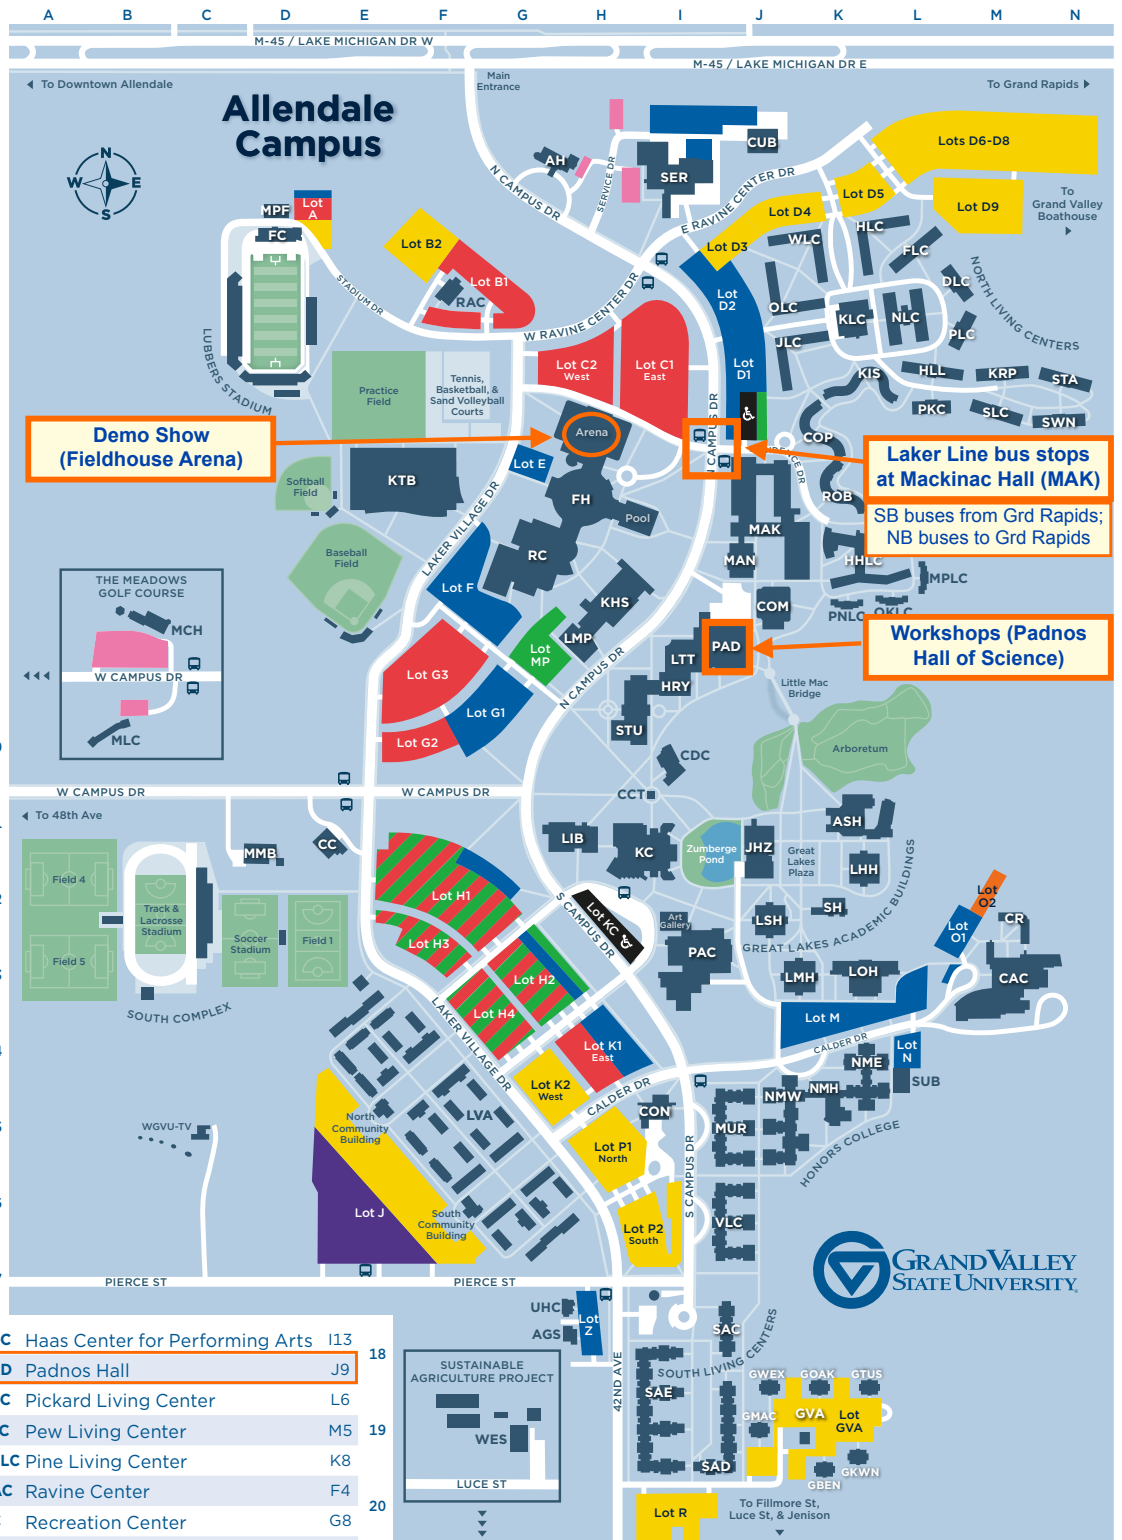

Demo Show (Fieldhouse Arena)

Laker Line bus stops at Mackinac Hall (MAK)
SB buses from Grd Rapids; NB buses to Grd Rapids

Workshops (Padnos Hall of Science)

PARKING LOTS

Lot A	D3	Lot E	G6	Lot K2	G14
Lot B1	G4	Lot F	F8	Lot KC	H12
Lot B2	F3	Lot G1	G10	Lot M	K14
Lot C1	I5	Lot G2	F10	Lot MP	G9
Lot C1 East		Lot G3	F9	Lot N	L14
Lot C2	H5	Lot GVA	K19	Lot O1	M12
Lot C2 West		Lot H1	F12	Lot O2	M12
Lot D1	J5	Lot H2	G13	Lot P1	H15
Lot D2	J4	Lot H3	F13	Lot P1 North	
Lot D3	J3	Lot H4	G14	Lot P2	I16
Lot D4	J3	Lot J	E16	Lot P2 South	
Lot D5	K3	Lot K1	H14	Lot R	I20
Lots D6-D8		Lot K1 East		Lot Z	H18
Lot D9	M3				

LEGEND

- Bus Stop
- ADA Only
- Allendale Resident
- Calder Resident
- Student Commuter
- Lot J Remote Commuter
- Faculty & Staff
- Short term
- Visitor (pay-to-park)

ADA-compliant spaces are available in all GVSU lots