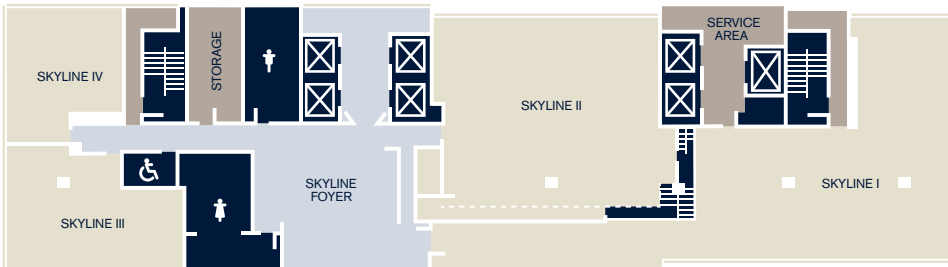

FLOOR PLAN

Ballroom Level

Plaza Level

3rd Floor Conference Level

23rd Floor Skyline Level

HILTON PORTLAND DOWNTOWN
 & THE DUNIWAY
 921 SW Sixth Avenue | Portland, OR 97204
 T: + 1 503 226 1611
 F: + 1 503 220 2565
 E: pdxph-salesadm@hilton.com
portland.hilton.com