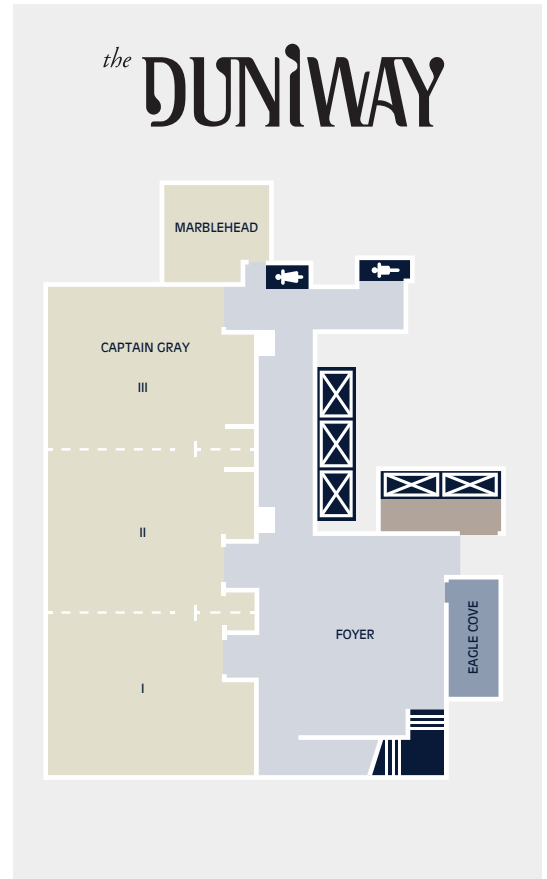

FLOOR PLAN

Ballroom Level

Plaza Level

3rd Floor Conference Level

23rd Floor Skyline Level

HILTON PORTLAND DOWNTOWN
 & THE DUNIWAY
 921 SW Sixth Avenue | Portland, OR 97204
 T: + 1 503 226 1611
 F: + 1 503 220 2565
 E: pdxph-salesadm@hilton.com
portland.hilton.com