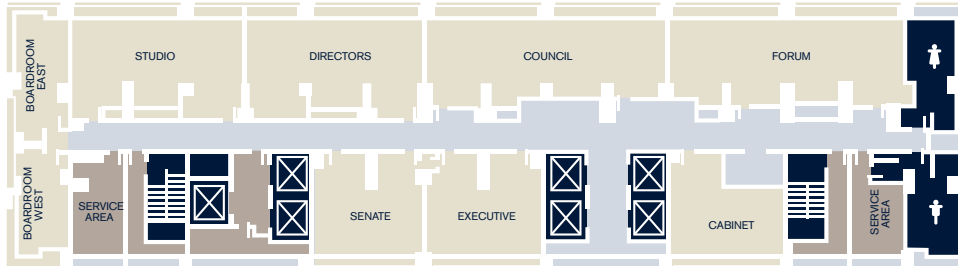

FLOOR PLAN

Ballroom Level

Plaza Level

3rd Floor Conference Level

23rd Floor Skyline Level

HILTON PORTLAND DOWNTOWN
 & THE DUNIWAY
 921 SW Sixth Avenue | Portland, OR 97204
 T: + 1 503 226 1611
 F: + 1 503 220 2565
 E: pdxph-salesadm@hilton.com
portland.hilton.com