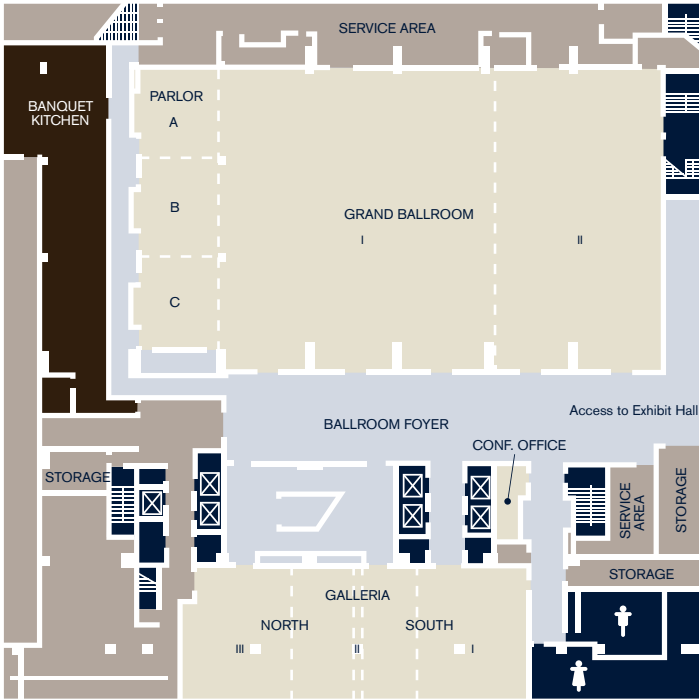

FLOOR PLAN

Ballroom Level

Plaza Level

3rd Floor Conference Level

23rd Floor Skyline Level

HILTON PORTLAND DOWNTOWN
 & THE DUNIWAY
 921 SW Sixth Avenue | Portland, OR 97204
 T: + 1 503 226 1611
 F: + 1 503 220 2565
 E: pdxph-salesadm@hilton.com
portland.hilton.com