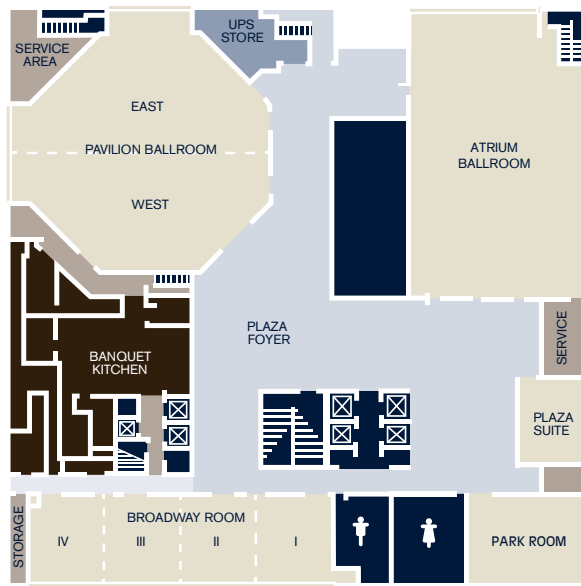

FLOOR PLAN

Ballroom Level

Plaza Level

3rd Floor Conference Level

23rd Floor Skyline Level

HILTON PORTLAND DOWNTOWN
 & THE DUNIWAY
 921 SW Sixth Avenue | Portland, OR 97204
 T: + 1 503 226 1611
 F: + 1 503 220 2565
 E: pdxph-salesadm@hilton.com
portland.hilton.com